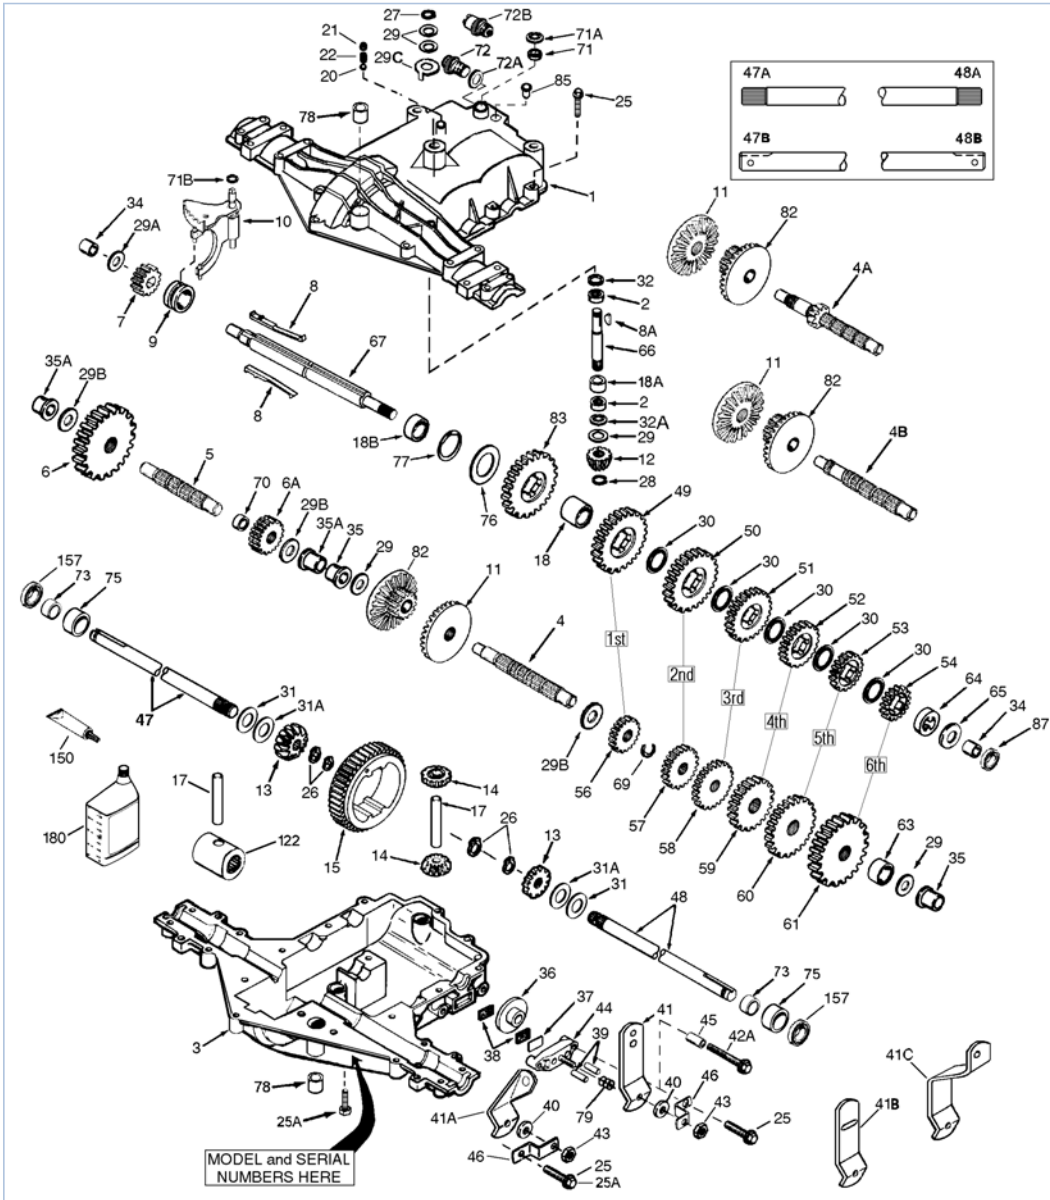

mst.2 205-205-542D / Transaxle

Part List

mst.2 205-205-542D / Transaxle

REF #	ITEM #	DESCRIPTION	QTY	REMARK
1	772147	Transaxle Cover	1	
2	780086A	Needle Bearing 5/8"	2	
3	770128	Transaxle Case	1	
4B	776406	Countershaft	1	
5	776409	Output Shaft	1	
6	778364	Spur Gear (38 teeth)	1	
6A	778369	Spur Gear (15 teeth)	1	
7	778330	Spur Gear (11 teeth)	1	
8	792180	Shift Key	2	
8A	792047	Woodruff Key #9	1	
9	784352	Shift Collar	1	
10	784378	Shift Rod & Fork	1	
11	778334	Bevel Gear (30 teeth)	1	
12	778309	Input Bevel Pinion (13 teeth)	1	
13	778368	Bevel Gear (13 teeth) (Incl. 14)	2	
14	778368	Bevel Pinion (13 teeth) (Incl. 13)	2	
15	778370	Ring Gear (43 teeth)	1	
17	786188	Drive Pin	1	
18	786102	Spacer	1	
20	792077A	Ball 5/16" dia	1	
21	792211	Cap Screw 3/8-16 x 3/8"	1	
22	792079	Spring	1	
25	792073A	Screw 1/4-20 x 1-1/4"	17	
25A	792177	Screw 1/4-20 x 1-3/8"	2	
26	792125	Retaining Ring (pkg of 2)	4	
27	792035	Retaining Ring	1	
28	788040	Retaining Ring	1	
29	780072	Washer	5	
29A	780160	Washer	1	
29B	780051	Thrust Washer (.762 ID)	2	
30	780108	Washer	4	
31	780001	Washer (.056 wide) (USE AS NEEDED)	2	
31A	780195	Flat Washer (.062 wide)	2	
32	788083	Oil Seal 5/8"	1	
34	780194	Bushing 9/16"	2	
35	780193	Flanged Bushing 5/8" ID	2	
35A	780197	Flanged Bushing 3/4"	2	
36	790075	Brake Disk	1	
37	790007	Brake Pad Plate	1	
38	799021	Brake Pad (pkg of 2)	2	
39	786026	Dowel Pin	2	
40	792076A	Washer	1	
41	790008A	Brake Lever	1	
42	792073A	Screw 1/4-20 x 1-1/4"	2	
43	792075	Locknut 5/16-24	1	
44	790025	Brake Pad Holder	1	
46	786086	Brake Lever Bracket	1	
47	775000	Axle (11-3/8" long)	1	
48	774687	Axle (15-7/8" long)	1	
49	778336	Spur Gear (30 teeth)	1	
50	778338	Spur Gear (27 teeth)	1	
51	778342	Spur Gear (22 teeth)	1	
52	778313	Spur Gear (19 teeth)	1	
53	778346	Spur Gear (15 teeth)	1	
56	778335	Spur Gear (10 teeth-steel)	1	
57	778337	Spur Gear (13 teeth)	1	
58	778341	Spur Gear (18 teeth)	1	
59	778351	Spur Gear (21 teeth)	1	
60	778345	Spur Gear (25 teeth)	1	